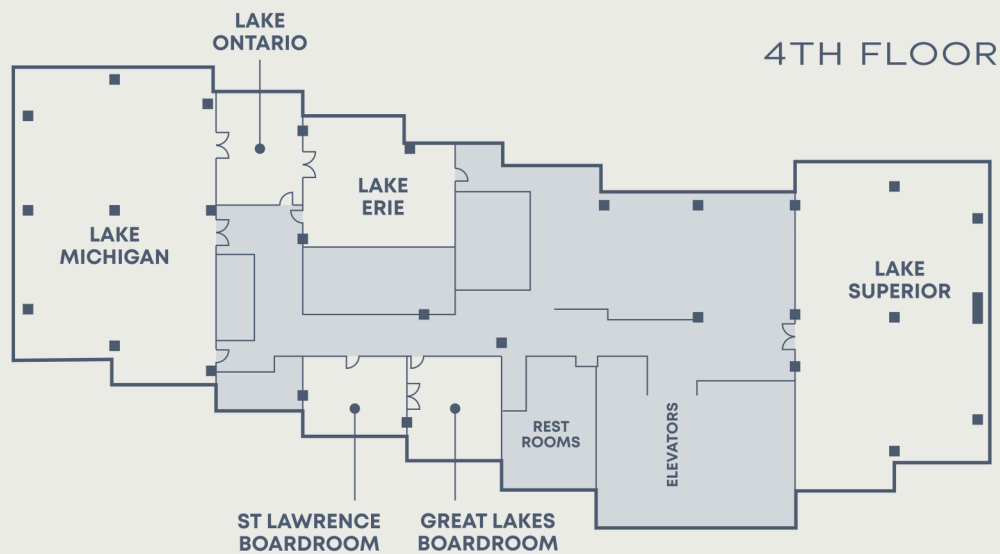

28,000 sq. ft. of high-tech space across 21 event spaces

Creative catering with flexible menu options

Flexible meeting spaces from boardrooms to ballrooms

Dedicated event staff

3RD FLOOR

4TH FLOOR

SKYLINE 19 *Private Event Space*

19th-floor setting with floor-to-ceiling windows and panoramic downtown Minneapolis views

Intimate, flexible space ideal for executive meetings, wedding get-ready suites, hospitality gatherings, and private events