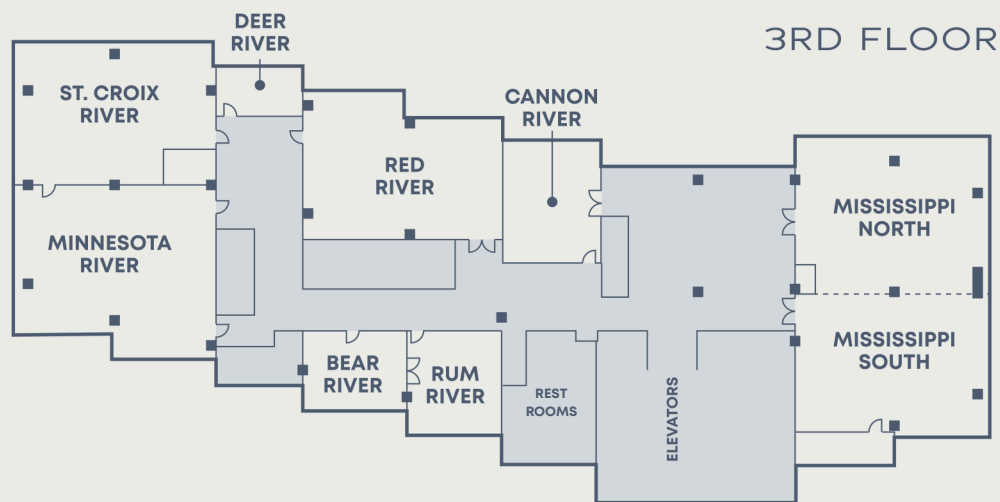

REFINED EVENTS AT THE MARQUETTE

28,000 sq. ft. of high-tech space across 21 event spaces

Creative catering with flexible menu options

Flexible meeting spaces from boardrooms to ballrooms

Dedicated event staff

3RD FLOOR